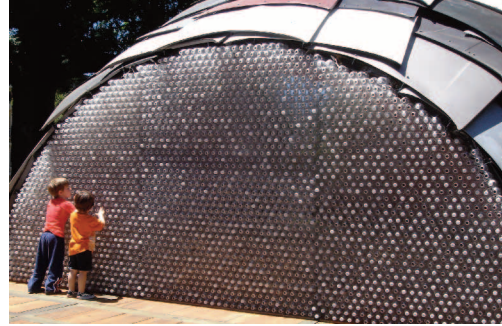

1 Estudio Teddy Cruz (Installation Photograph)
60 linear mile section, San Diego/Tijuana, 2008
Photo credit: Whitney Cox

4 Rebar
Panhandle Bandshell Flyout
San Francisco, California, 2008

2 The Edible Schoolyard/Yale Sustainable Food Project
Model Schoolyard Garden (Installation Photograph)
Photo credit: Matthew Sussman

5 Rural Studio at Auburn University
Hale County Animal Shelter
(image courtesy of Timothy Hursley),
Alabama, 2006

3 Jonathan Kirschenfeld Associates
The Floating Pool, Opening Reception,
Brooklyn, July 2007