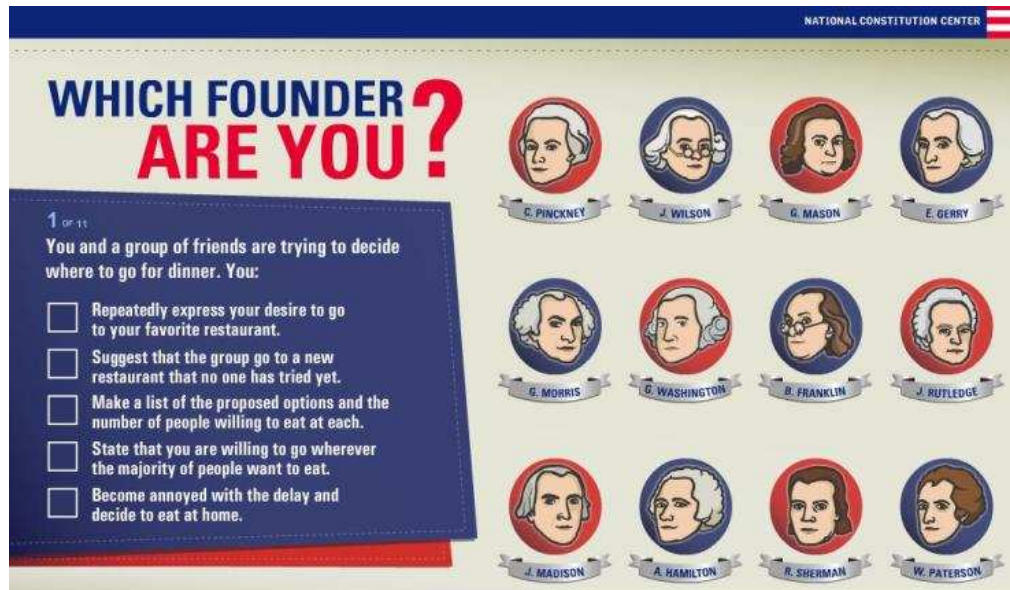

Launching for Constitution Day 2009

Philadelphia, PA (September 11, 2009) – Have you ever wondered which Founding Father's personality most resembles your own? Are you dignified like George Washington, good-natured like Benjamin Franklin, or ambitious like Alexander Hamilton? Now you can find out with the National Constitution Center's "Which Founder Are You?" quiz. The web-based personality quiz, launching in time for Constitution Day – September 17, 2009 – is available on the Center's website at www.constitutioncenter.org/FoundersQuiz/, and on the Center's Facebook page.

Through a series of eleven questions, users will have the chance to compare their personalities with the dominant personality traits of twelve of the delegates to the Constitutional Convention. From notable Founders, such as George Washington, James Madison, and Benjamin Franklin, to some of the lesser known Founding Fathers, including Roger Sherman, James Wilson, and Elbridge Gerry, users will be matched based on levels of openness, intellect, introversion, and extroversion. The personality scale was created by Temple University's Department of Psychology.

[Screen grab of a sample question available below.]

-MORE-

ADD ONE/FOUNDERS QUIZ

Dr. Rick Beeman, author of *Plain, Honest Men*, a dramatic account of the making of the Constitution, developed the character traits of the Founders used in the quiz. Each match to a Founding Father includes information about that particular delegate's role at the Constitutional Convention, and links to a detailed bio on the Center's website, providing an entertaining way to learn more about the Constitution, and the personalities of the men who created it.